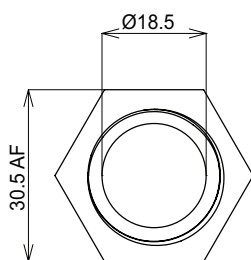

**PRODUCT CODE: FCFG25N**  
FLEXIBLE CONDUIT ADAPTOR

**DESCRIPTION**

25mm Fixed Flexible Metal Conduit Adaptor

**FINISH**

Nickel Plated

**MATERIAL**

Brass

**PACKAGING**

Packed in qty 10

**ADDITIONAL NOTES**

IP54 Rated  
For use with metal and PVC coated metal conduit

M25 CONDUIT THREAD

  Values are nominal and with a general tolerance  $\pm 5\%$  unless otherwise specified