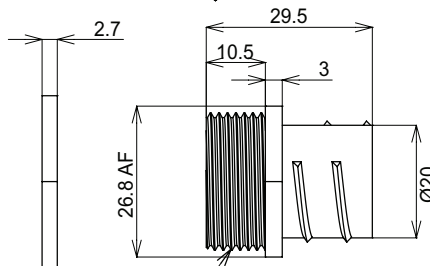

**PRODUCT CODE: FCFG25N**  
FLEXIBLE CONDUIT ADAPTOR

**DESCRIPTION**

25mm Fixed Flexible Metal Conduit Adaptor

**FINISH**

Nickel Plated

**MATERIAL**

Brass

**PACKAGING**

Packed in qty 10

**ADDITIONAL NOTES**

IP54 Rated  
For use with metal and PVC coated metal conduit

M25 CONDUIT THREAD

  Values are nominal and with a general tolerance  $\pm 5\%$  unless otherwise specified