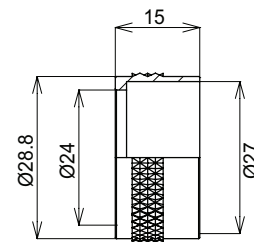

**PRODUCT CODE: FCFG25N**  
FLEXIBLE CONDUIT ADAPTOR

**DESCRIPTION**

25mm Fixed Flexible Metal Conduit Adaptor

**FINISH**

Nickel Plated

**MATERIAL**

Brass

**PACKAGING**

Packed in qty 10

**ADDITIONAL NOTES**

IP54 Rated  
For use with metal and PVC coated metal conduit

M25 CONDUIT THREAD

  Values are nominal and with a general tolerance  $\pm 5\%$  unless otherwise specified